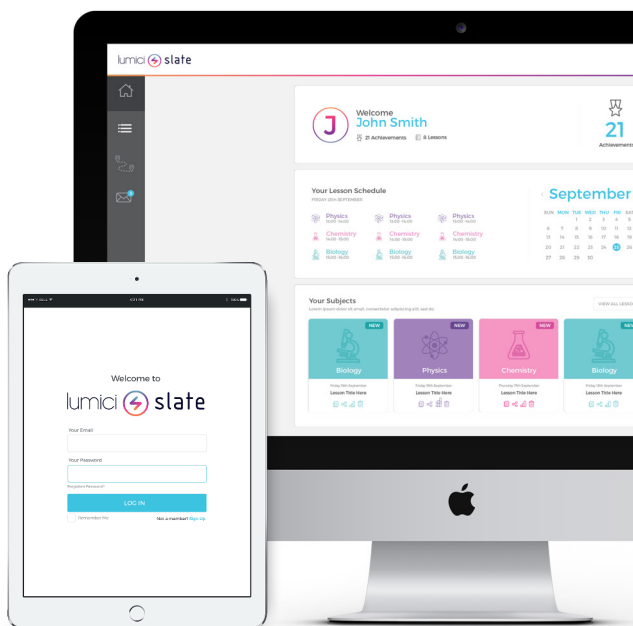

Partnership with
Blended learning consortium

A cloud based platform, no maintenance required, no managed hosting, no administration, no development from your end.

We make it easy and simple for you to start using Lumici Slate. If you use another platform we will manage your migration over to Lumici Slate with no extra cost. If you want to use Lumici Slate with your existing platform, that's fine too, we can tell you how other colleges are using Lumici Slate with their existing platform.

Lumici Slate is £1995.00 Annual subscription

- ✔ Unlimited number of students and teachers
- ✔ No setup fee
- ✔ No additional costs.

 facebook.com/lumici

 LumiciSlate

Try for free today at www.lumici.co.uk